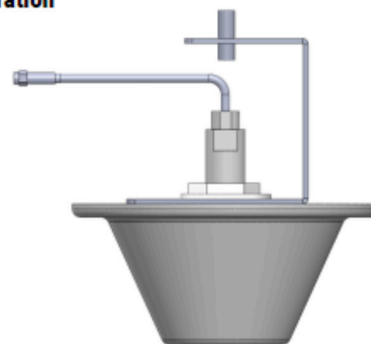

**70010017**

**C-bracket ceiling Indoor mounting**

Indoor  
Omni Antenna mounting kit

**Mounting Illustration**

**Bracket NOT suitable for slim antennas**