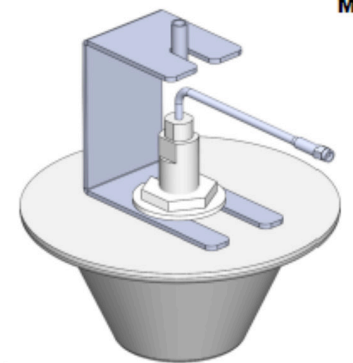

**70010017**

**C-bracket ceiling Indoor mounting**

Indoor  
Omni Antenna mounting kit

**Mounting Illustration**

**Bracket NOT suitable for slim antennas**