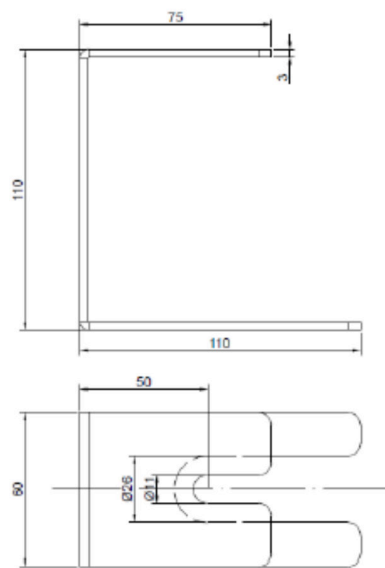

**70010017**

**C-bracket ceiling Indoor mounting**

Indoor  
Omni Antenna mounting kit

**Mounting Illustration**

**Bracket NOT suitable for slim antennas**