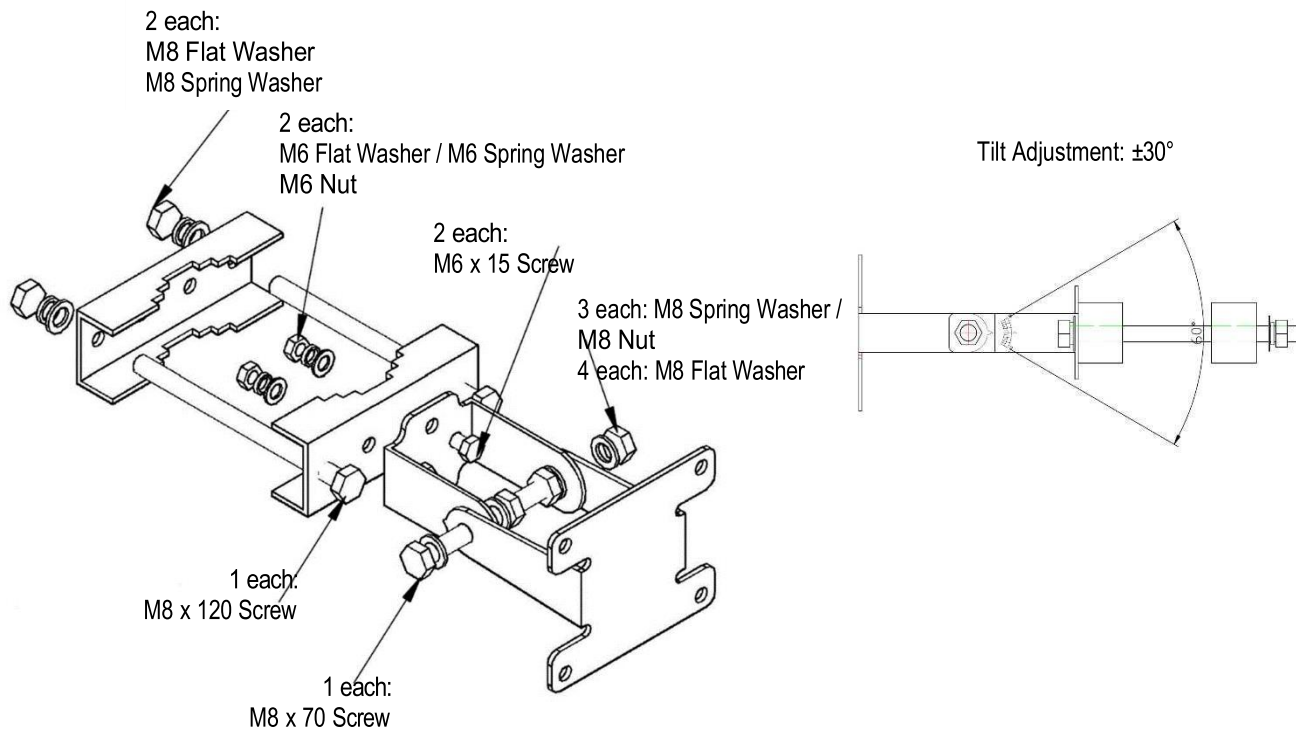

80112753

outdoor
Directional Antenna
X-Pol 2-port 8/12dBi
698-3800MHz

Directional antenna 2 x 698-3800MHz 8/12dBi

Type	80112753		
Frequency range (Mhz)	698-960	1710-2700	3300-3800
Gain (dBi)	8±1	11±1	12±1
Polarization	±45°		
VSWR	≤1.8		
Cross polar discrimination(dB)	≥15 (±60°≥8)		
PIM3 (dBc, @2x43dBm)	≤ -150		
Electrical downtilt	0°		
Front to back ratio(dB)	≥20		
Horizontal beamwidth	70±10	65±15	60±15
Vertical beamwidth	65±10	35±10	30±10
Isolation	≥25	≥20	≥20
Input Impedance (ohm)	50		
Max. Input Power (W)	100 (per port)		
Lightning Protection	DC Grounded		
Connector	2 x 4.3-10 Female		
Dimension (mm)	420*280*125		
Weight (kgs)	Approx. 3.8		
Connector position	Bottom		
Radome Material	UPVC / Gray		
Ingress protection	IP56		
Rated wind velocity	60m/s		
Operating Temperature (°C)	-40 to +65		
Suitable pole diameter(mm)	φ35-70		
Mechanical tilt(°)	0-15		
Mounting kit	included		

Mounting instructions:

Mast $\varnothing 30 - \varnothing 65$