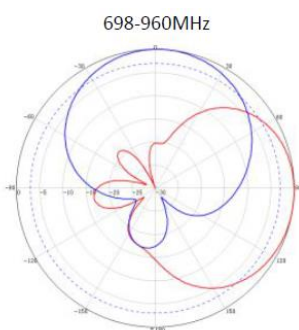

80112753

outdoor
Directional Antenna
X-Pol 2-port 8/12dBi
698-3800MHz

Directional antenna 2 x 698-3800MHz 8/12dBi

Type	80112753		
Frequency range (Mhz)	698-960	1710-2700	3300-3800
Gain (dBi)	8±1	11±1	12±1
Polarization	±45°		
VSWR	≤1.8		
Cross polar discrimination(dB)	≥15 (±60°≥8)		
PIM3 (dBc, @2x43dBm)	≤ -150		
Electrical downtilt	0°		
Front to back ratio(dB)	≥20		
Horizontal beamwidth	70±10	65±15	60±15
Vertical beamwidth	65±10	35±10	30±10
Isolation	≥25	≥20	≥20
Input Impedance (ohm)	50		
Max. Input Power (W)	100 (per port)		
Lightning Protection	DC Grounded		
Connector	2 x 4.3-10 Female		
Dimension (mm)	420*280*125		
Weight (kgs)	Approx. 3.8		
Connector position	Bottom		
Radome Material	UPVC / Gray		
Ingress protection	IP56		
Rated wind velocity	60m/s		
Operating Temperature (°C)	-40 to +65		
Suitable pole diameter(mm)	φ35-70		
Mechanical tilt(°)	0-15		
Mounting kit	included		

Mounting instructions:

Mast $\varnothing 30 - \varnothing 65$