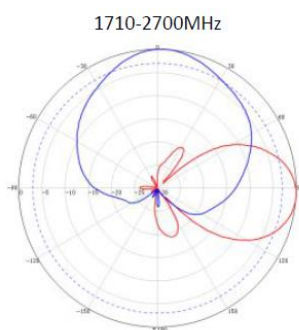

80112753

outdoor
Directional Antenna
X-Pol 2-port 8/12dBi
698-3800MHz

Directional antenna 2 x 698-3800MHz 8/12dBi

Type	80112753		
Frequency range (Mhz)	698-960	1710-2700	3300-3800
Gain (dBi)	8±1	11±1	12±1
Polarization	±45°		
VSWR	≤1.8		
Cross polar discrimination(dB)	≥15 (±60°≥8)		
PIM3 (dBc, @2x43dBm)	≤ -150		
Electrical downtilt	0°		
Front to back ratio(dB)	≥20		
Horizontal beamwidth	70±10	65±15	60±15
Vertical beamwidth	65±10	35±10	30±10
Isolation	≥25	≥20	≥20
Input Impedance (ohm)	50		
Max. Input Power (W)	100 (per port)		
Lightning Protection	DC Grounded		
Connector	2 x 4.3-10 Female		
Dimension (mm)	420*280*125		
Weight (kgs)	Approx. 3.8		
Connector position	Bottom		
Radome Material	UPVC / Gray		
Ingress protection	IP56		
Rated wind velocity	60m/s		
Operating Temperature (°C)	-40 to +65		
Suitable pole diameter(mm)	φ35-70		
Mechanical tilt(°)	0-15		
Mounting kit	included		

Mounting instructions:

Mast $\varnothing 30 - \varnothing 65$