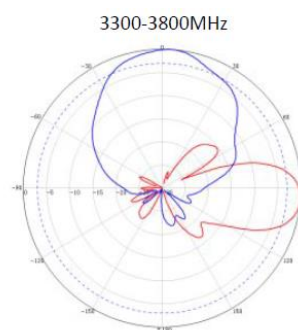

80112753

outdoor
Directional Antenna
X-Pol 2-port 8/12dBi
698-3800MHz

Directional antenna 2 x 698-3800MHz 8/12dBi

Type	80112753		
Frequency range (Mhz)	698-960	1710-2700	3300-3800
Gain (dBi)	8±1	11±1	12±1
Polarization	±45°		
VSWR	≤1.8		
Cross polar discrimination(dB)	≥15 (±60°≥8)		
PIM3 (dBc, @2x43dBm)	≤ -150		
Electrical downtilt	0°		
Front to back ratio(dB)	≥20		
Horizontal beamwidth	70±10	65±15	60±15
Vertical beamwidth	65±10	35±10	30±10
Isolation	≥25	≥20	≥20
Input Impedance (ohm)	50		
Max. Input Power (W)	100 (per port)		
Lightning Protection	DC Grounded		
Connector	2 x 4.3-10 Female		
Dimension (mm)	420*280*125		
Weight (kgs)	Approx. 3.8		
Connector position	Bottom		
Radome Material	UPVC / Gray		
Ingress protection	IP56		
Rated wind velocity	60m/s		
Operating Temperature (°C)	-40 to +65		
Suitable pole diameter(mm)	φ35-70		
Mechanical tilt(°)	0-15		
Mounting kit	included		

Mounting instructions:

Mast $\varnothing 30 - \varnothing 65$