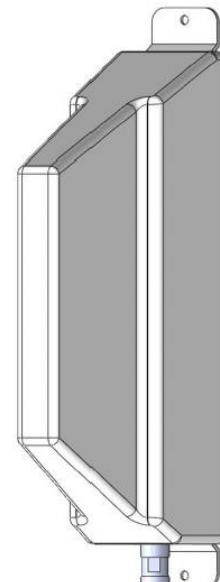

80020449v01

Outdoor Panel
Directional Antenna
VPol 1-port 5/6dBi -150dBc
Bi-directional 694-3800MHz

**V-Pol Bi-Directional
694-3800 5/6dBi**

| Type | 80020449v01 | | |
|----------------------------|--|-----------|-----------|
| Frequency (MHz) | 698-960 | 1710-2690 | 3300-4000 |
| Gain (dBi) | 4.0 | 5.2 | 6.6 |
| VSWR | ≤ 2.0 | ≤ 1.8 | ≤ 2.0 |
| Polarization | Vertical | | |
| PIM3 (dBc, @2x43dBm) | ≤ -150 | | |
| Horizontal Beamwidth (°) | 90 ± 10 | 75 ± 10 | 58 ± 10 |
| Vertical Beamwidth (°) | 75 | 60 | 50 |
| Input Impedance (ohm) | 50 | | |
| Max. Input Power (W) | 100 | | |
| Lightning Protection | DC Grounded | | |
| Connector (at the bottom) | 1 x 4.3-10 Female | | |
| Dimension (mm) | 340 x 190 x 82 | | |
| Weight (kgs) | Approx. 1.0 | | |
| Radome Material | ASA + PC (White, RAL 9003) | | |
| Operating Temperature (°C) | -40 to +65 | | |
| Mounting | Wall Mount with 2 x M6*60 Expansion Bolt | | |

INSTALLATION / MOUNTING DIMENSIONS