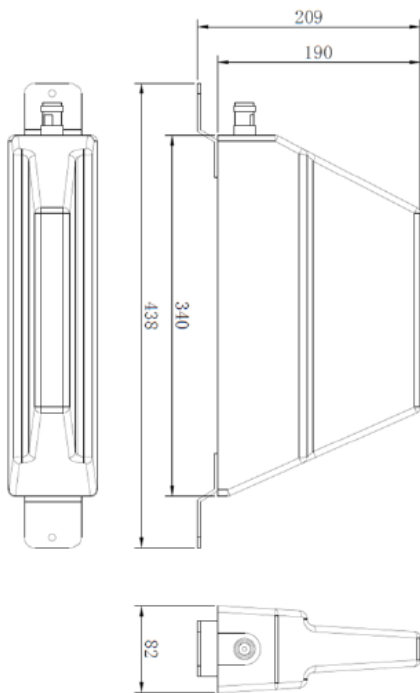

80020449v01

Outdoor Panel
Directional Antenna
VPol 1-port 5/6dBi -150dBc
Bi-directional 694-3800MHz

**V-Pol Bi-Directional
694-3800 5/6dBi**

| Type | 80020449v01 | | |
|----------------------------|--|-----------|-----------|
| Frequency (MHz) | 698-960 | 1710-2690 | 3300-4000 |
| Gain (dBi) | 4.0 | 5.2 | 6.6 |
| VSWR | ≤ 2.0 | ≤ 1.8 | ≤ 2.0 |
| Polarization | Vertical | | |
| PIM3 (dBc, @2x43dBm) | ≤ -150 | | |
| Horizontal Beamwidth (°) | 90 ± 10 | 75 ± 10 | 58 ± 10 |
| Vertical Beamwidth (°) | 75 | 60 | 50 |
| Input Impedance (ohm) | 50 | | |
| Max. Input Power (W) | 100 | | |
| Lightning Protection | DC Grounded | | |
| Connector (at the bottom) | 1 x 4.3-10 Female | | |
| Dimension (mm) | 340 x 190 x 82 | | |
| Weight (kgs) | Approx. 1.0 | | |
| Radome Material | ASA + PC (White, RAL 9003) | | |
| Operating Temperature (°C) | -40 to +65 | | |
| Mounting | Wall Mount with 2 x M6*60 Expansion Bolt | | |

INSTALLATION / MOUNTING DIMENSIONS