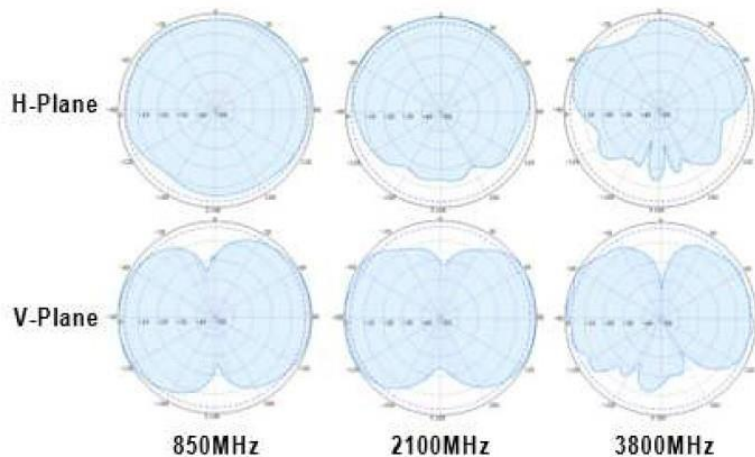

80020449v01

Outdoor Panel
Directional Antenna
VPol 1-port 5/6dBi -150dBc
Bi-directional 694-3800MHz

**V-Pol Bi-Directional
694-3800 5/6dBi**

| Type | 80020449v01 | | |
|----------------------------|--|-----------|-----------|
| Frequency (MHz) | 698-960 | 1710-2690 | 3300-4000 |
| Gain (dBi) | 4.0 | 5.2 | 6.6 |
| VSWR | ≤ 2.0 | ≤ 1.8 | ≤ 2.0 |
| Polarization | Vertical | | |
| PIM3 (dBc, @2x43dBm) | ≤ -150 | | |
| Horizontal Beamwidth (°) | 90 ± 10 | 75 ± 10 | 58 ± 10 |
| Vertical Beamwidth (°) | 75 | 60 | 50 |
| Input Impedance (ohm) | 50 | | |
| Max. Input Power (W) | 100 | | |
| Lightning Protection | DC Grounded | | |
| Connector (at the bottom) | 1 x 4.3-10 Female | | |
| Dimension (mm) | 340 x 190 x 82 | | |
| Weight (kgs) | Approx. 1.0 | | |
| Radome Material | ASA + PC (White, RAL 9003) | | |
| Operating Temperature (°C) | -40 to +65 | | |
| Mounting | Wall Mount with 2 x M6*60 Expansion Bolt | | |