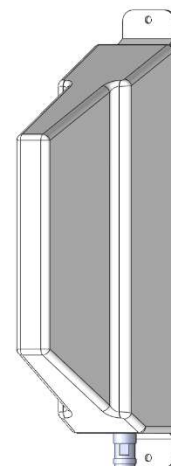

80020449v01

Outdoor Panel
Directional Antenna
VPol 1-port 5/6dBi -150dBc
Bi-directional 698-3800MHz

V-Pol Bi-Directional 698-3800 5/6dBi

Type	80020449v01		
Frequency (MHz)	698-960	1710-2700	3300-3800
Gain (dBi)	4.6	5.0	6.3
VSWR	≤ 2.0	≤ 1.8	≤ 2.0
Polarization	Vertical		
PIM3 (dBc, @2x43dBm)	≤ -150		
Horizontal Beamwidth (°)	128	128	63
Vertical Beamwidth (°)	56	50	29
Input Impedance (ohm)	50		
Max. Input Power (W)	100		
Lightning Protection	DC Grounded		
Connector (at the bottom)	1 x 4.3-10 Female		
Dimension (mm)	340 x 190 x 82		
Weight (kgs)	Approx. 1.0		
Radome Material	ASA + PC (White, RAL 9003)		
Operating Temperature (°C)	-40 to +65		
Mounting	Wall Mount with 2 x M6*60 Expansion Bolt		

Typical Radiation Patterns

Mechanical Dimensions

Installation Illustration