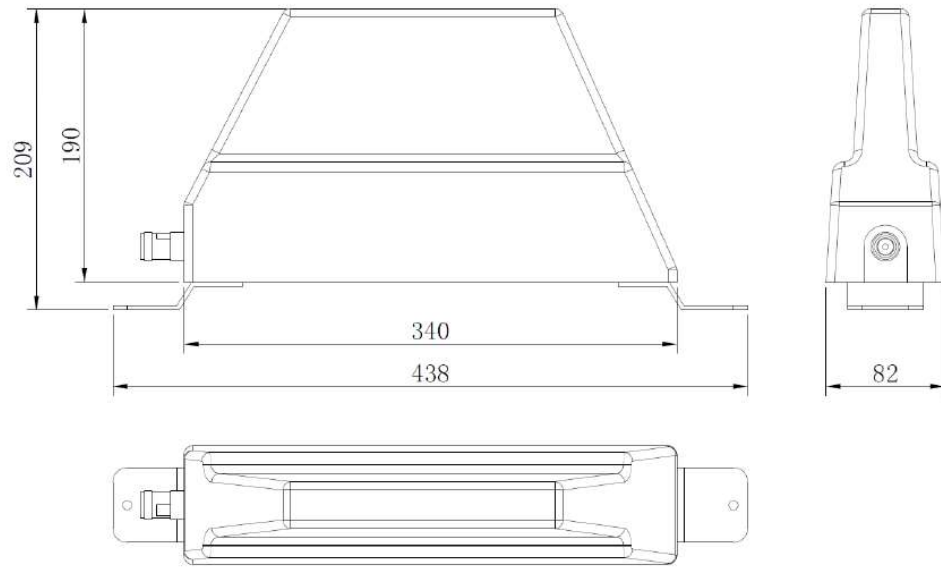

80020449v01

Outdoor Panel
Directional Antenna
VPol 1-port 5/6dBi -150dBc
Bi-directional 698-3800MHz

V-Pol Bi-Directional 698-3800 5/6dBi

Type	80020449v01		
Frequency (MHz)	698-960	1710-2700	3300-3800
Gain (dBi)	4.6	5.0	6.3
VSWR	≤ 2.0	≤ 1.8	≤ 2.0
Polarization	Vertical		
PIM3 (dBc, @2x43dBm)	≤ -150		
Horizontal Beamwidth (°)	128	128	63
Vertical Beamwidth (°)	56	50	29
Input Impedance (ohm)	50		
Max. Input Power (W)	100		
Lightning Protection	DC Grounded		
Connector (at the bottom)	1 x 4.3-10 Female		
Dimension (mm)	340 x 190 x 82		
Weight (kgs)	Approx. 1.0		
Radome Material	ASA + PC (White, RAL 9003)		
Operating Temperature (°C)	-40 to +65		
Mounting	Wall Mount with 2 x M6*60 Expansion Bolt		

Typical Radiation Patterns

Mechanical Dimensions

Installation Illustration