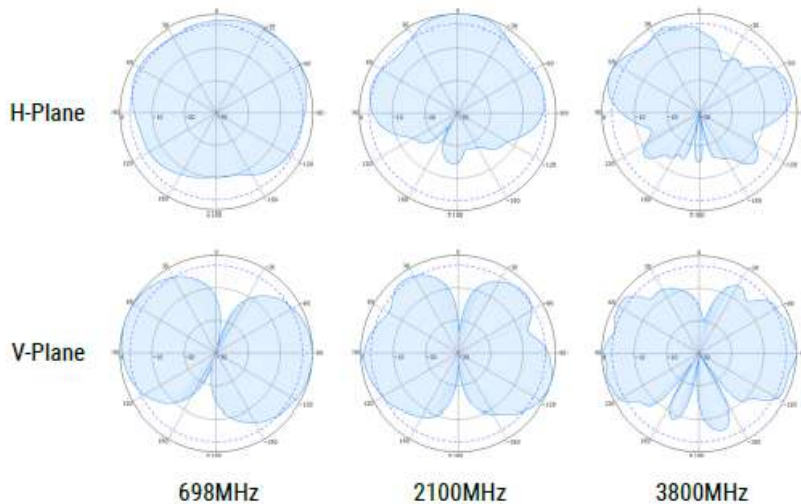

80020449v01

Outdoor Panel
Directional Antenna
VPol 1-port 5/6dBi -150dBc
Bi-directional 698-3800MHz

V-Pol Bi-Directional 698-3800 5/6dBi

Type	80020449v01		
Frequency (MHz)	698-960	1710-2700	3300-3800
Gain (dBi)	4.6	5.0	6.3
VSWR	≤ 2.0	≤ 1.8	≤ 2.0
Polarization	Vertical		
PIM3 (dBc, @2x43dBm)	≤ -150		
Horizontal Beamwidth (°)	128	128	63
Vertical Beamwidth (°)	56	50	29
Input Impedance (ohm)	50		
Max. Input Power (W)	100		
Lightning Protection	DC Grounded		
Connector (at the bottom)	1 x 4.3-10 Female		
Dimension (mm)	340 x 190 x 82		
Weight (kgs)	Approx. 1.0		
Radome Material	ASA + PC (White, RAL 9003)		
Operating Temperature (°C)	-40 to +65		
Mounting	Wall Mount with 2 x M6*60 Expansion Bolt		

Typical Radiation Patterns

Mechanical Dimensions

Installation Illustration